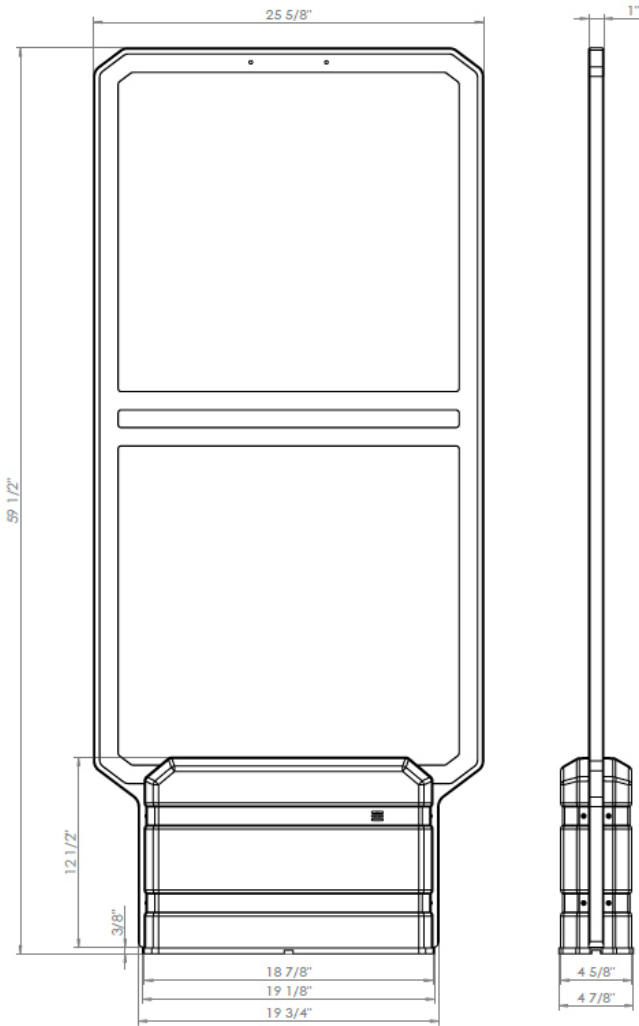

Centurion 9A

Advanced AM system for 9 foot door openings

With its clean lines and advanced electronics, Centurion 9A offers extended coverage of nine-foot door openings helping deter shrink without detracting from store decor.

Centurion 9A

Advanced AM system for 9 foot door openings

ORDER CODES

Antenna: ANT-CTR650 AM UNI CDUS

Control box: AM CONTROL BOX CDUS

SPECIFICATIONS

Height	59.5"
Width	25.625"
Depth	4.625" at the bottom, 1" at the top
Weight	70 lbs.
Detection range	9 feet per pedestal (4.5 feet per side)
Power requirement	0.5 A 100-120 VAC @ 60 Hz
Fuse rating	1 A @ 250 V
Power consumption	120 W
Operating frequency	58 KHz ±200 Hz
Transmit burst	1.6 mS
Burst repetition rate	90 Hz or 45 Hz (normal) on 60Hz AC line @ 58 KHz
Receiver center frequency	58 KHz
Alarm mode	Piezo / LED on RX antenna
Operating temperature	32° F - 122° F
Relative humidity range	0 - 90%, non-condensing
Materials composition	Plastic, acrylic, steel